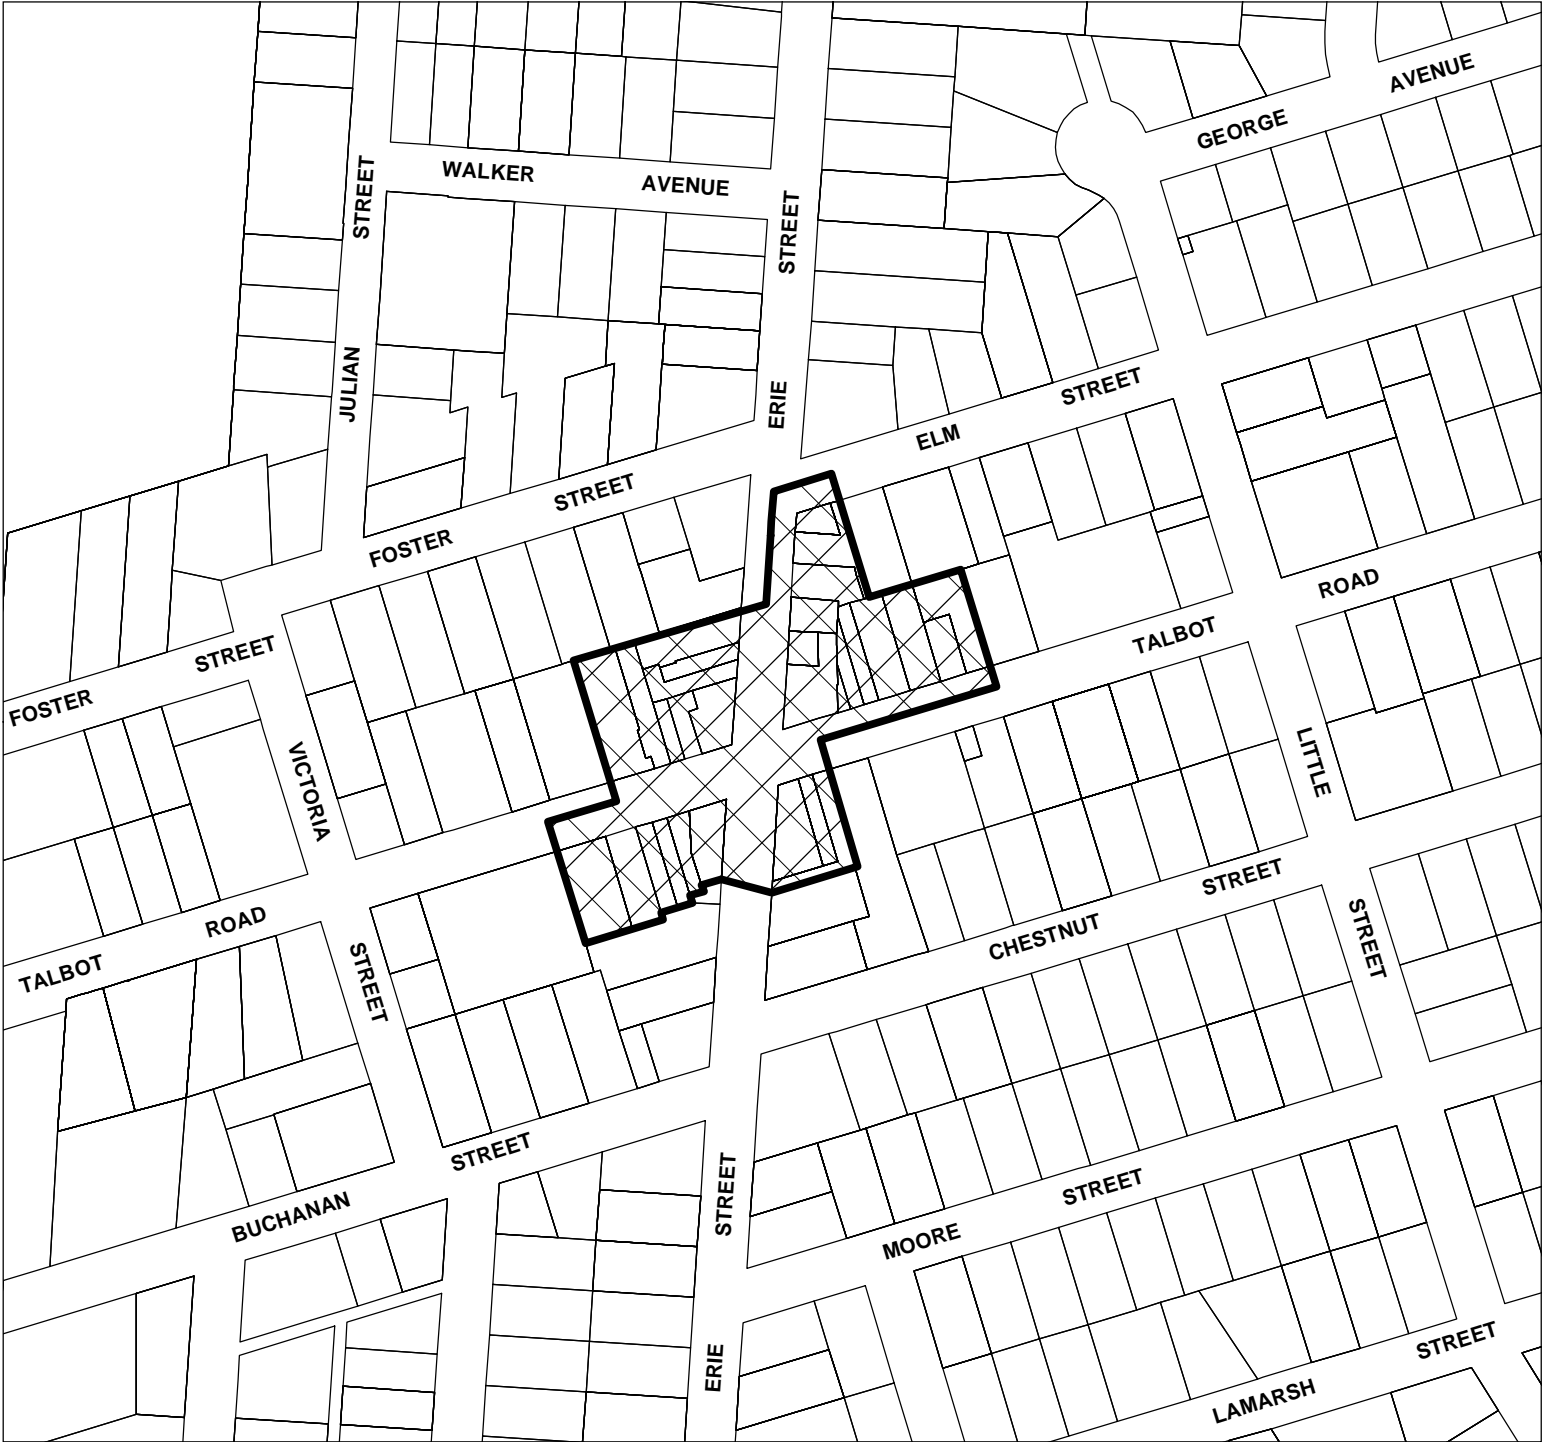

MUNICIPALITY OF CHATHAM-KENT
WHEATLEY PARKING EXEMPT AREA

SCHEDULE 'E9'

E

LEGEND

PARKING EXEMPT AREA AS REGULATED
UNDER SECTION 4.20 (g)