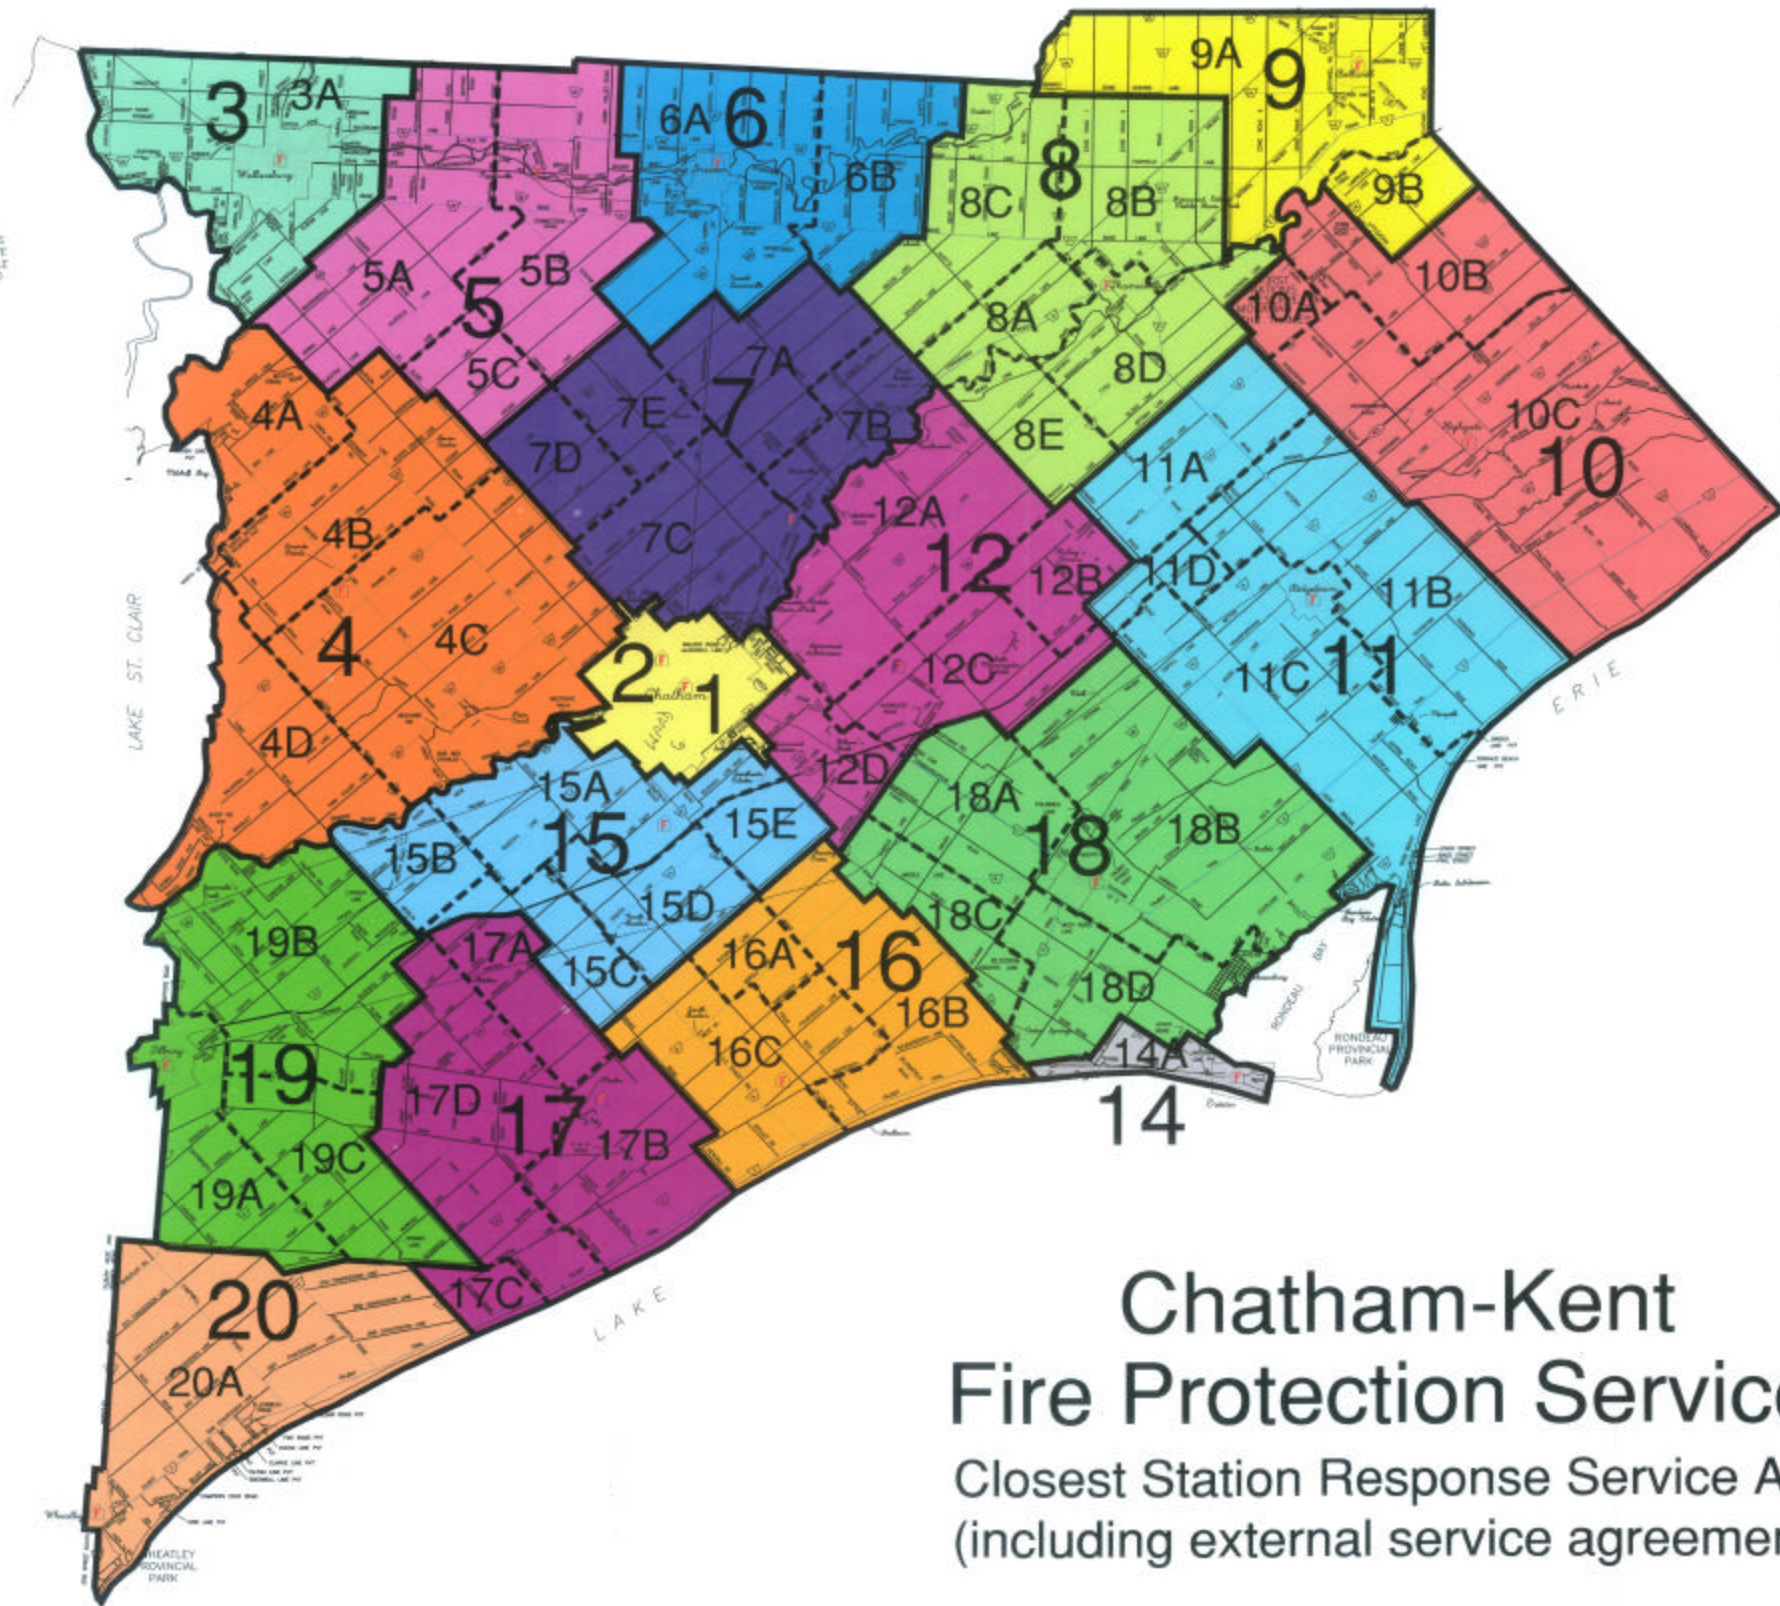

REVISED SERVICE AREAS

- 1 Chatham (City) South
- 2 Chatham (City) North
- 3 Wallaceburg
- 4 Dover
- 5 Chatham North
- 6 Dresden
- 7 Chatham South
- 8 Thamesville
- 9 Bothwell
- 10 Orford
- 11 Ridgetown
- 12 Harwich North
- 14 Erieau
- 15 Raleigh North
- 16 Raleigh South
- 17 Merlin
- 18 Blenheim
- 19 Tilbury
- 20 Wheatley

0 10 20 30 40 50 60 70 80 90 100
METERS