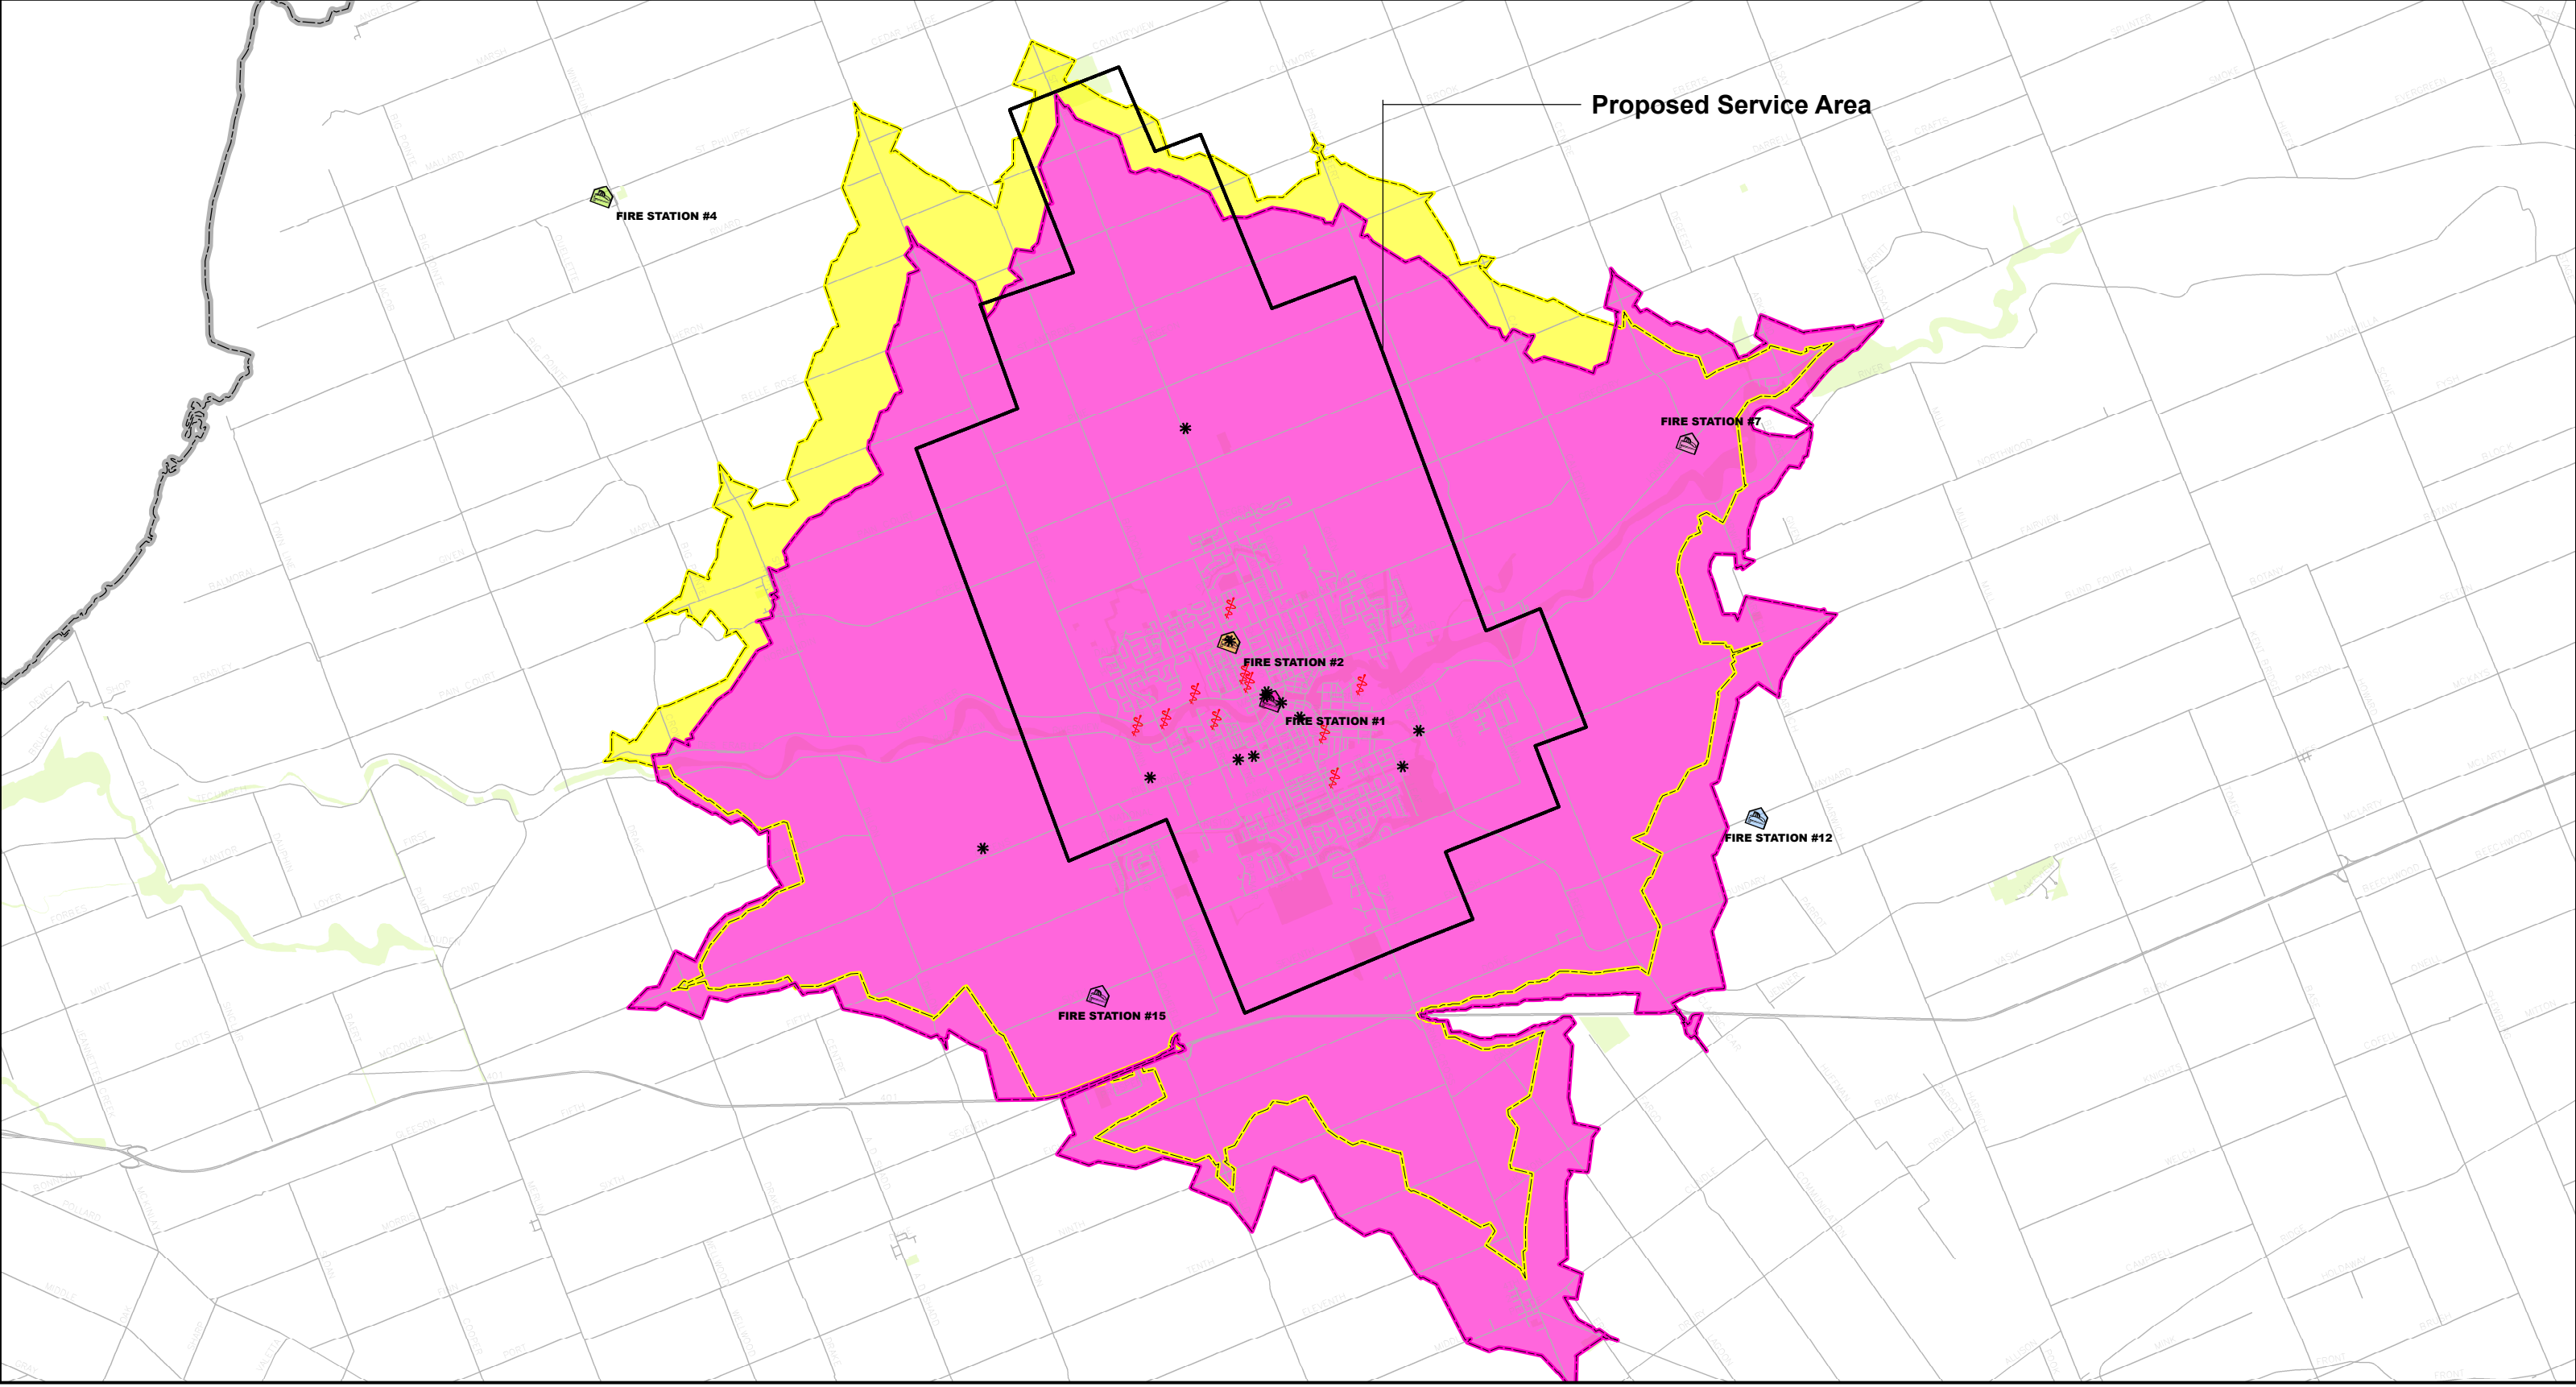

FIRE STATION LOCATION STUDY

Municipality of Chatham-Kent

Fire Stations 1 and 2

10.5 Minute Travel Time Contours

Proposed Service Area

FIRE STATION #4

FIRE STATION #7

FIRE STATION #2

FIRE STATION #1

FIRE STATION #12

FIRE STATION #15

Legend

- Fire Stations
- Health Care
- Open Space
- Critical Infrastructure
- Roads
- Boundary